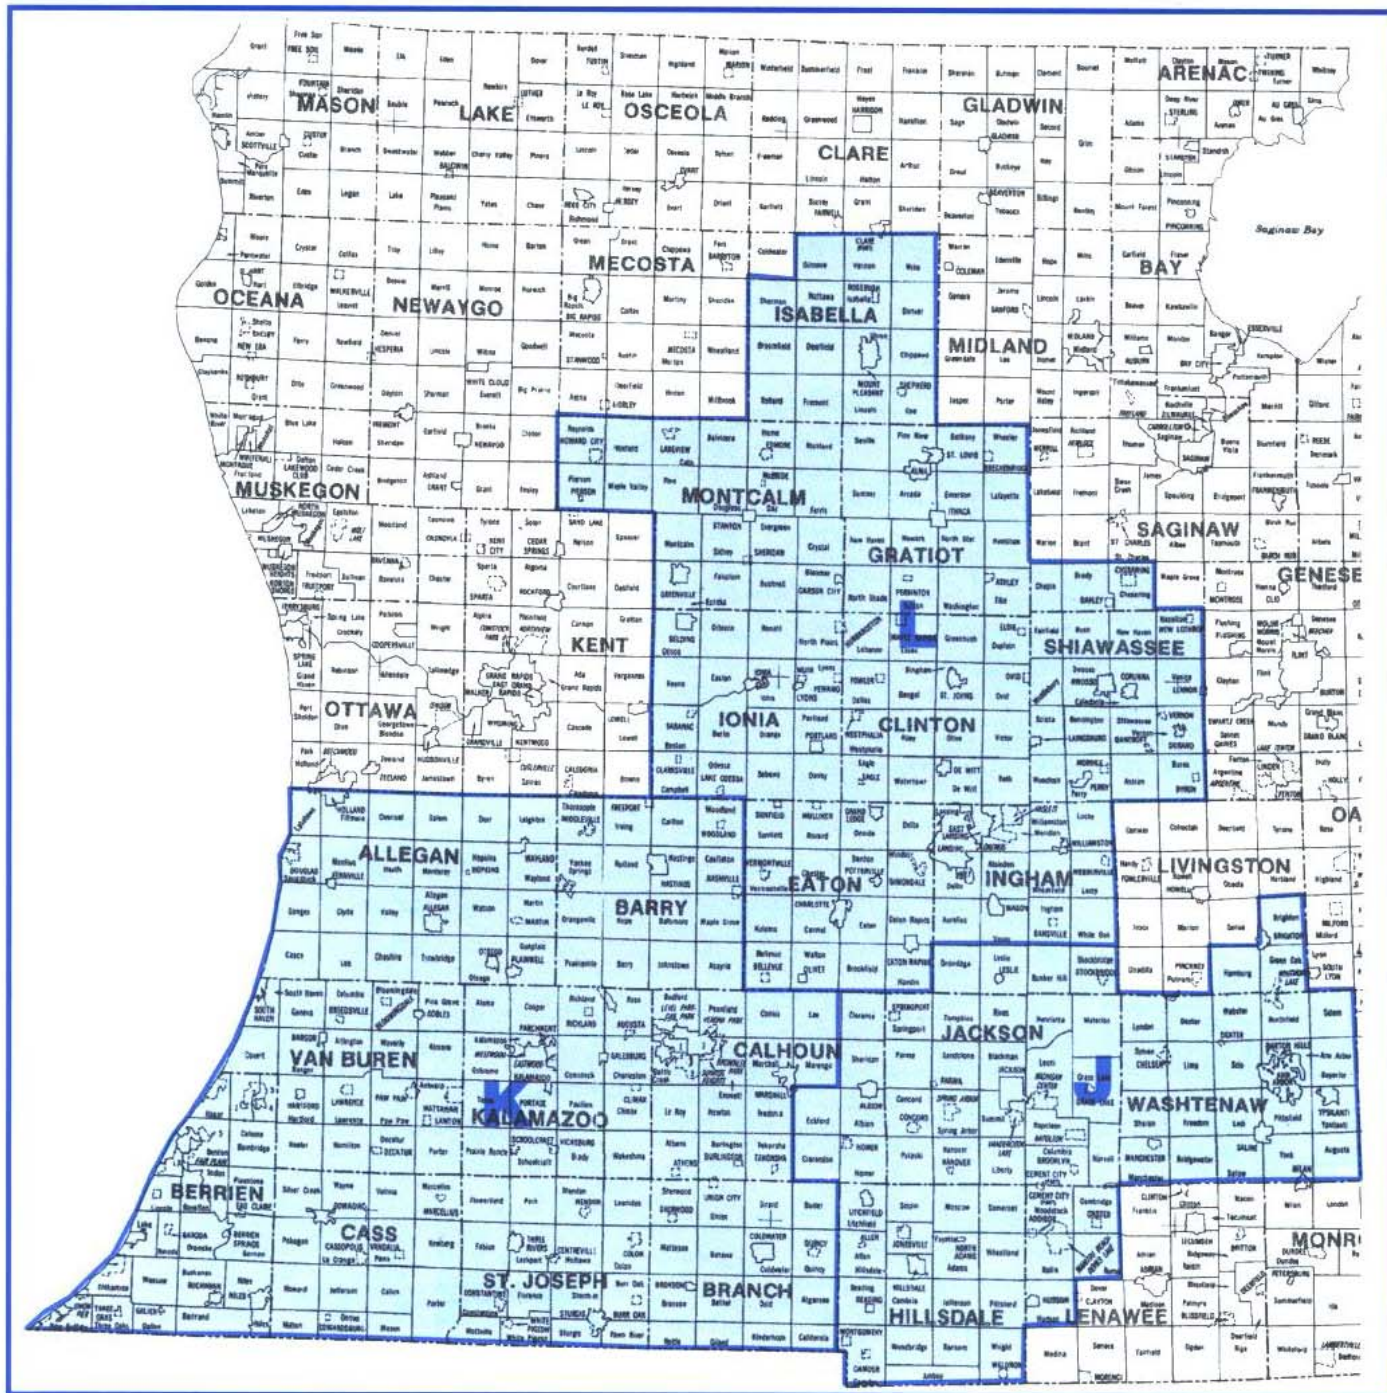

Physicians Health Plans

Service Area
Active Sales Markets

- K** Physicians Health Plan of Southwest Michigan (*Kalamazoo*)
- L** Physicians Health Plan of Mid-Michigan (*Lansing*)
- J** Physicians Health Plan of South Michigan (*Jackson*)

Service Area - Counties

Active Sales Markets

Lansing Service Area

Clinton County
Eaton County
Gratiot County
Ingham County
Ionia County
Isabella County
Montcalm County
Saginaw County
Shiawassee County

Jackson Service Area

Calhoun County
Hillsdale County
Ingham County
Jackson County
Lenawee County
Livingston County
Washtenaw County

Kalamazoo Service Area

Allegan County
Berrien County
Barry County
Branch County
Calhoun County
Cass County
Kalamazoo County
St. Joseph County
Van Buren County

Jackson Service Area

48103	48189	49240	49264
48104	48190	49241	49265
48105	48191	49242	49266
48106	48197	49245	49269
48107	48198	49246	49271
48108	49201	49247	49272
48109	49202	49249	49274
48113	49203	49250	49277
48114	49204	49251	49278
48115	49220	49252	49281
48116	49224	49253	49282
48118	49227	49254	49283
48130	49230	49255	49284
48139	49232	49257	49285
48143	49233	49258	49288
48158	49234	49259	
48160	49235	49261	
48175	49237	49262	
48176	49239	49263	